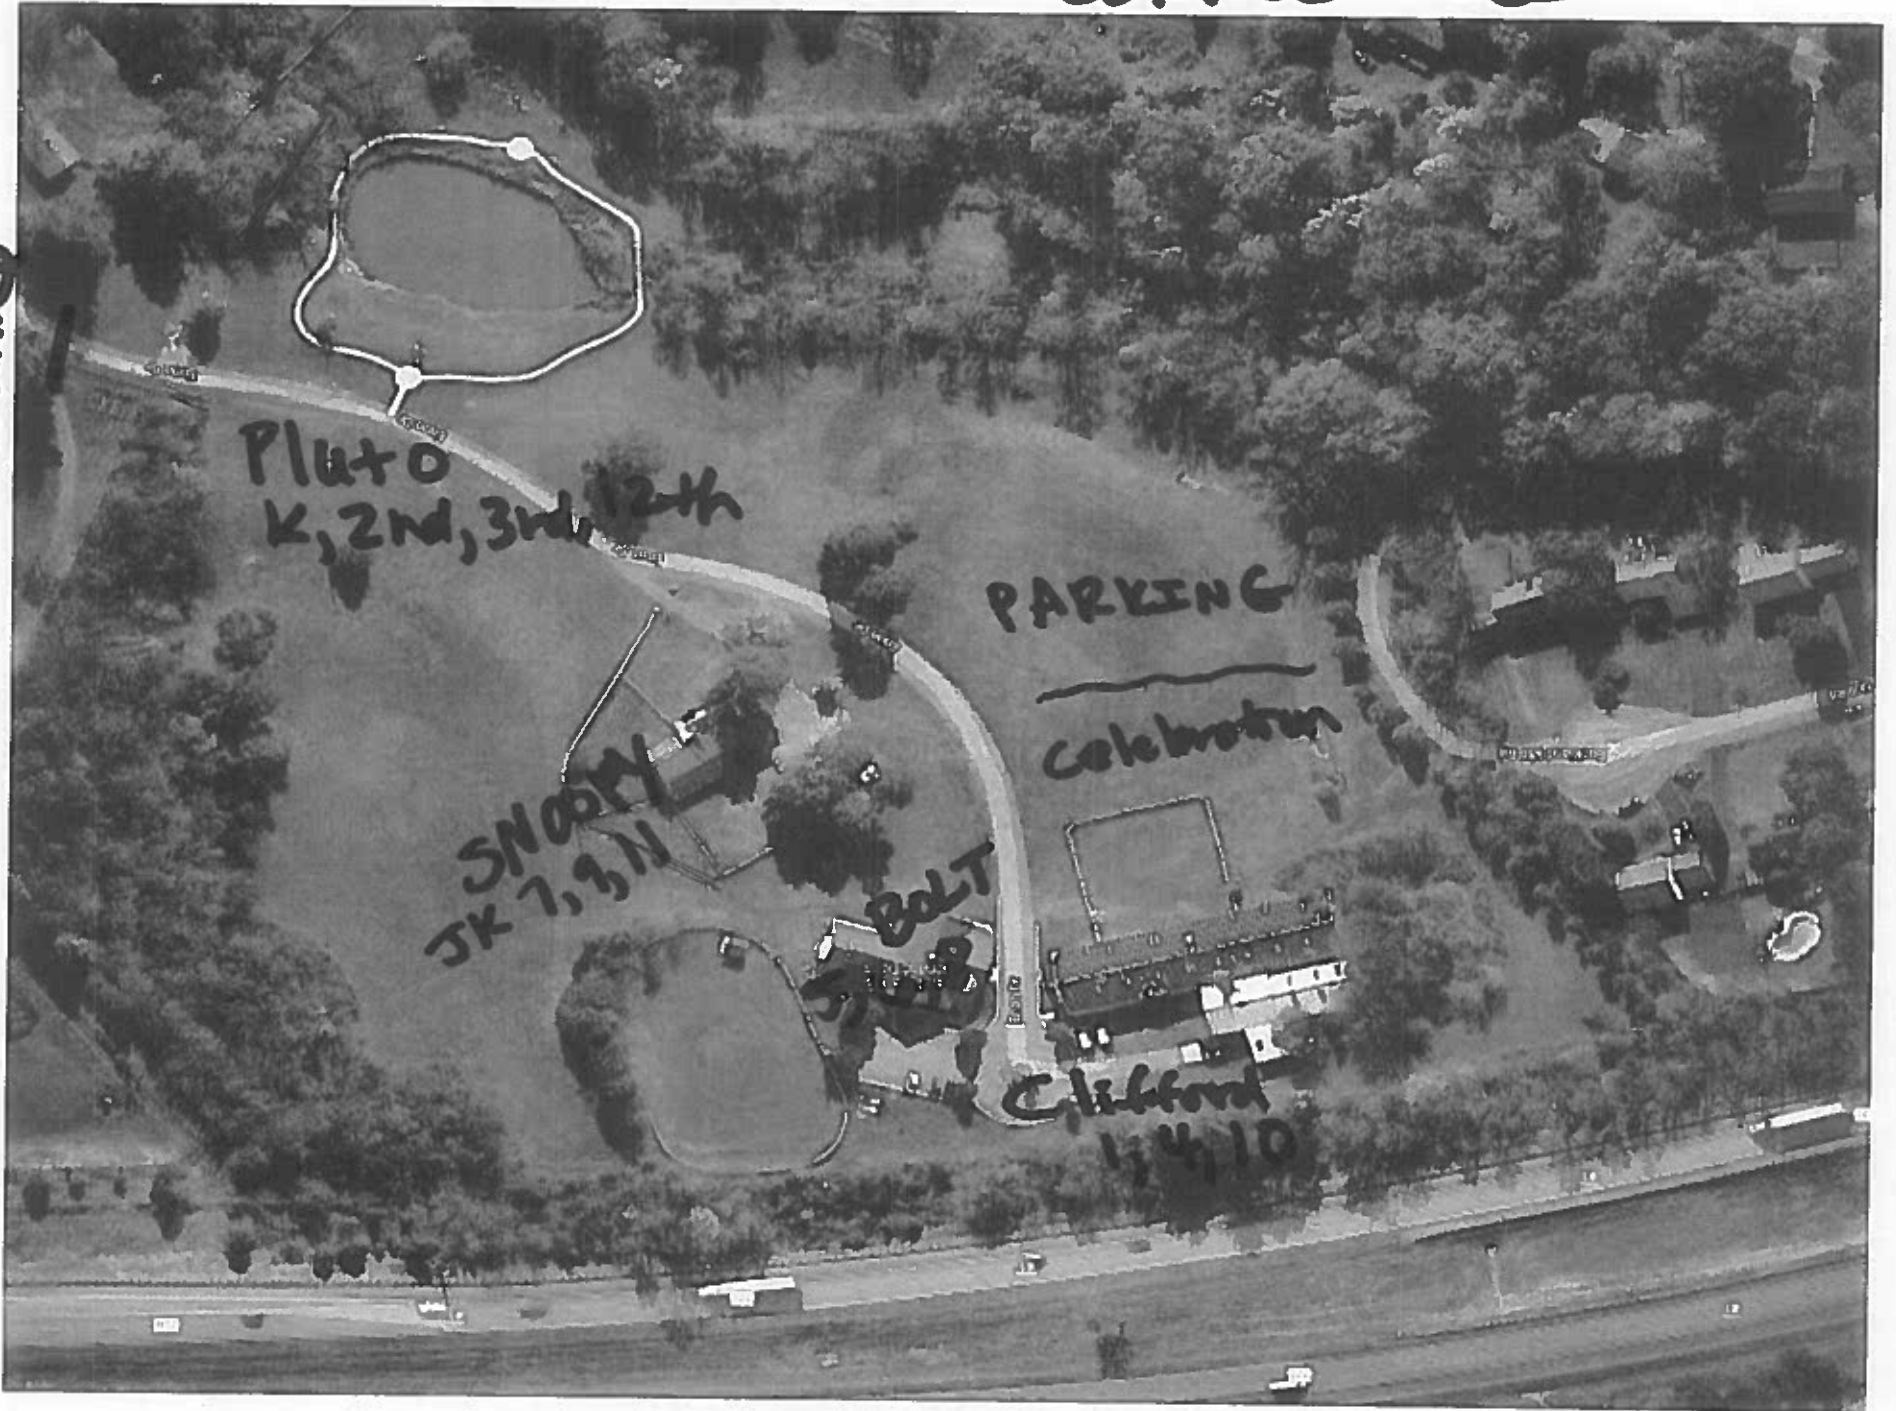

SAINT FRANCIS SERVICE DOGS

Entrance

8232 Enon Drive - Roanoke -